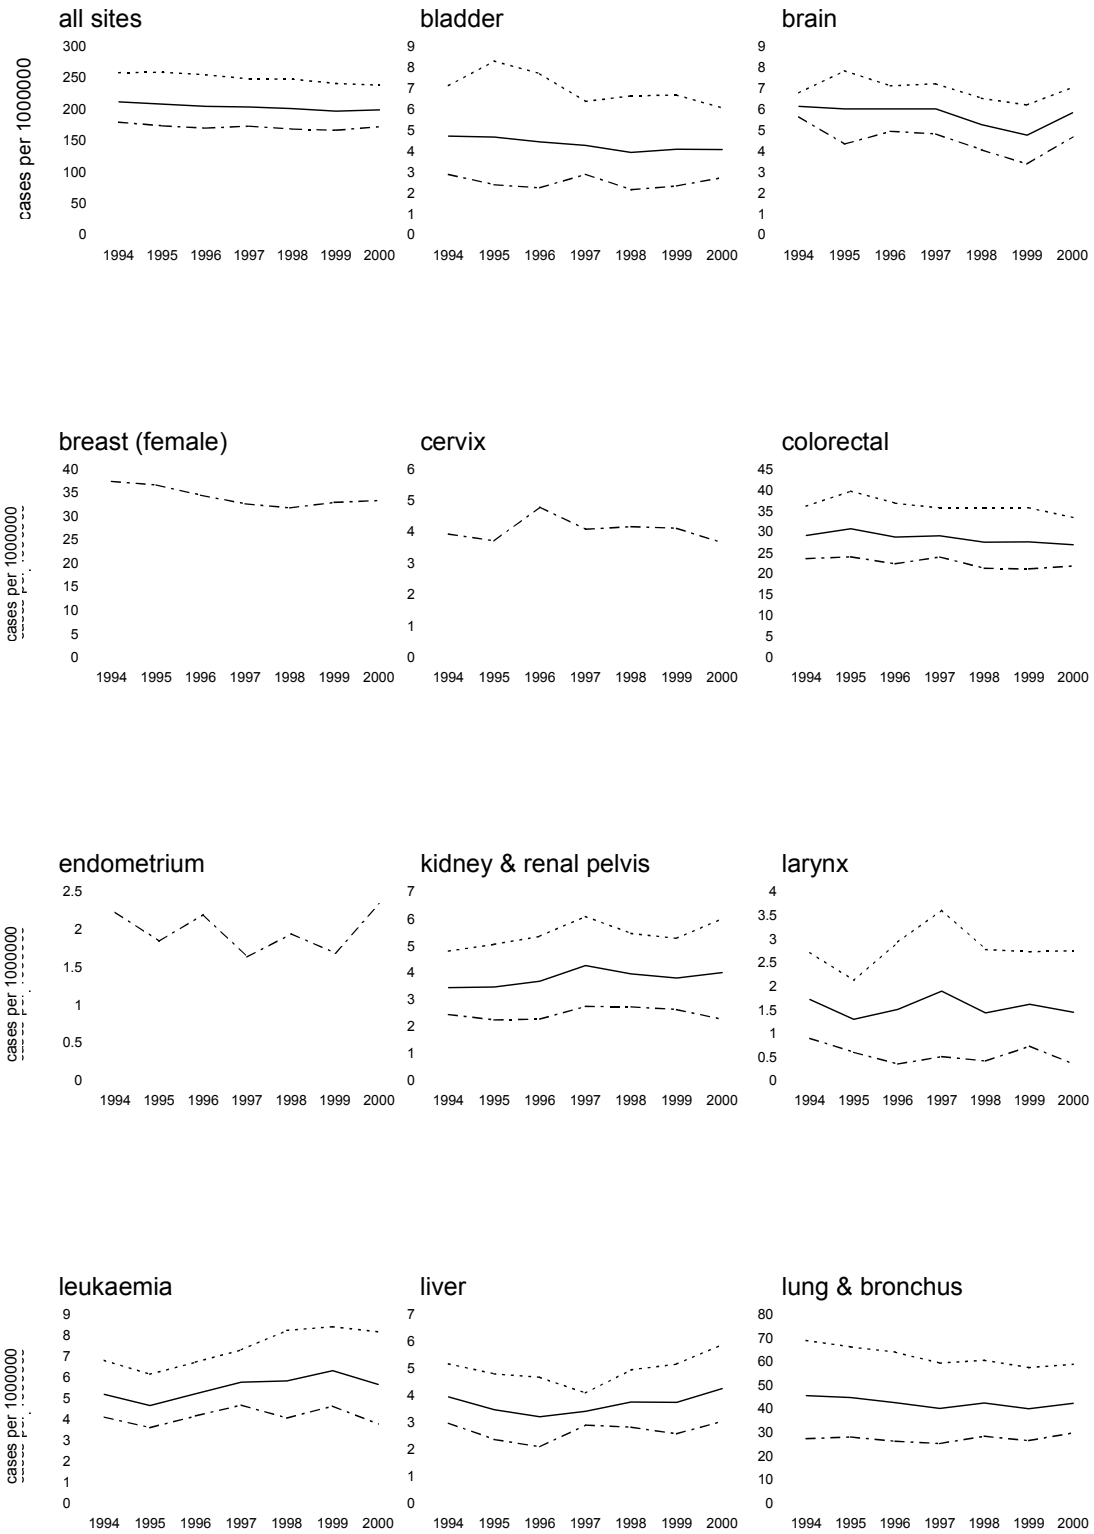

Appendix E2

Mortality rate trends

for each site and by sex, 1994 - 2000

age-adjusted to European standard population